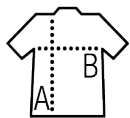

SOL'S MILO WOMEN

SOL'S®
the fair spirit

WOMEN'S SHORT SLEEVED T-SHIRT

02077

Quality

JERSEY 155
100% organically grown cotton
With an enzyme treatment

Style

Ribbed round neck
Cut and sewn
Fitted cut
Short sleeves
Tape inside collar

Available sizes

Sizes	S	M	L	XL	XXL
A/B	64/41	66/44	68/47	70/50	72/53

Available colours

Packaging

Carton size : 52 x 32 x 20

Weight per carton : 7.00 kg

Related products

SOL'S MILO KIDS
02078