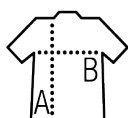

Quality

PIQUÉ 215
100% cotton
215 gsm

Style

Short sleeves
Ribbed collar and cuffs
Concealed button placket
4 tone-on-tone buttons
Side slits at bottom

Related products

Available colours

Available sizes

Sizes	S	M	L	XL	XXL	3XL
A/B	63/42	65/45	67/48	69/51	71/54	73/57

Packaging

 Carton size : 51 x 36 x 15 cm

 Weight per carton : 0.00kg